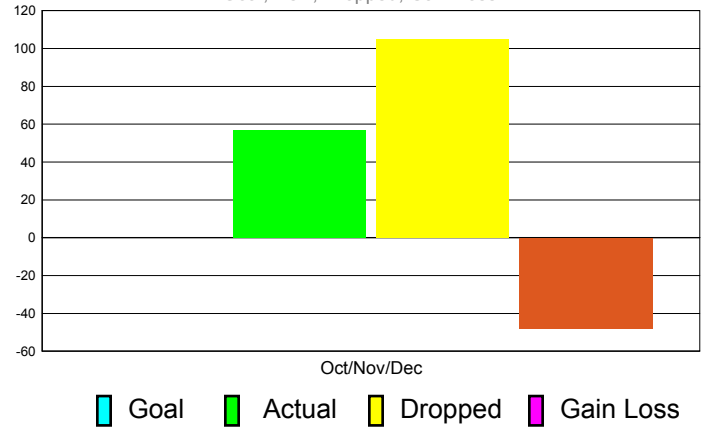

### YTD Status Quo Clubs 2010-2011

Status Quo Clubs Compared to Status Quo Members

## MEMBERSHIP

**Membership Results  
2011-2012**

**Membership  
2010-2011**

Month	Net Memb Goal	Actual New Memb	Actual Dropped Memb	Gain/Loss of Memb	Gain/ Loss of Memb
Oct/Nov/Dec	0	57	105	-48	-2
<b>Totals</b>	<b>0</b>	<b>57</b>	<b>105</b>	<b>-48</b>	<b>-2</b>

### Membership Results 2011-2012

Goal, New, Dropped, Gain/Loss