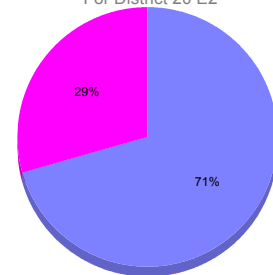

Gender Comparison 2010-2011

For District 20 E2

Oct/Nov/Dec

■ Male   ■ Female